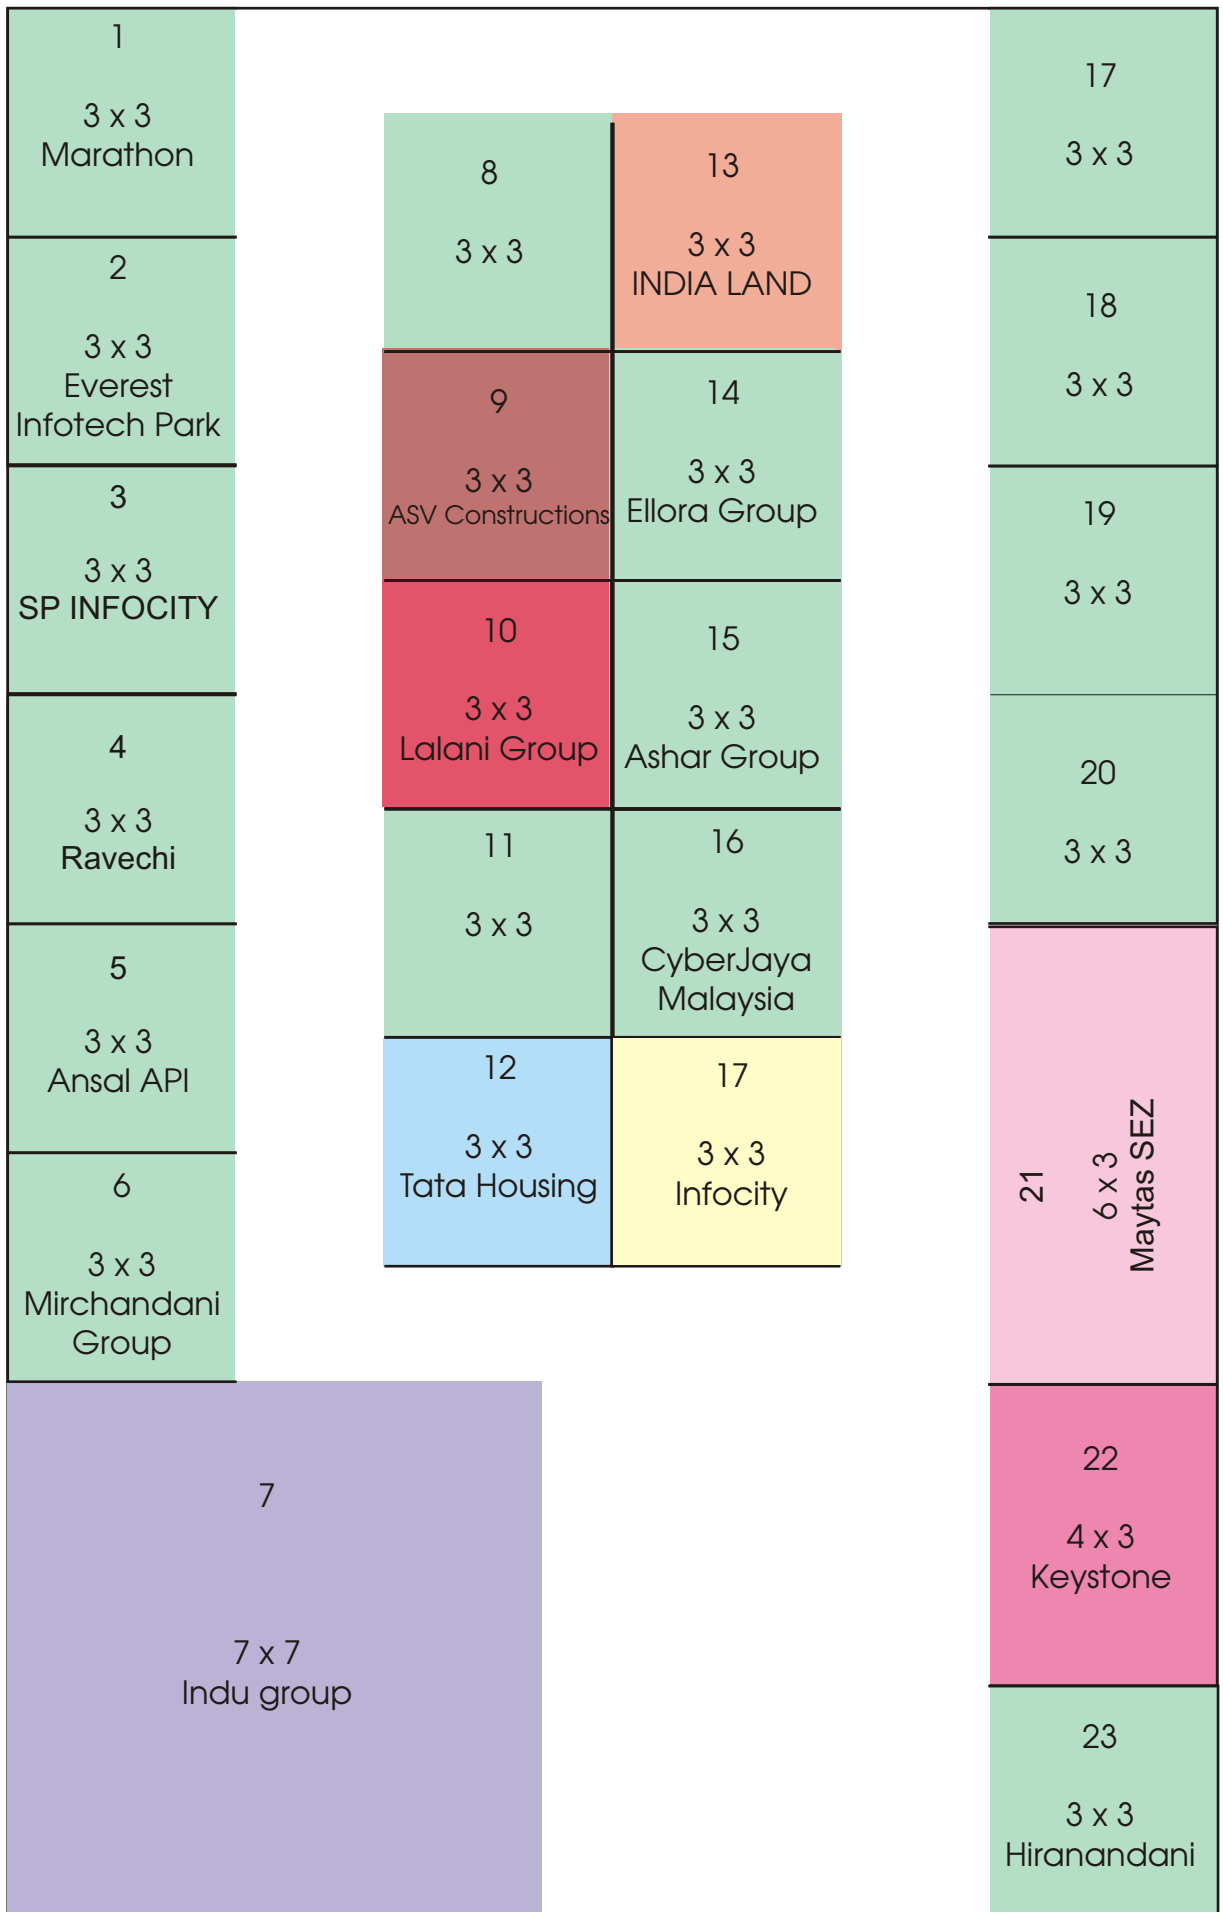

25.1 M

- Platinum
- Diamond
- Gold
- Silver
- Bronze
- Lunch
- Pen & Notepad
- Badge
- Bag

1, 2, 3..... Stall No.

15.8 M